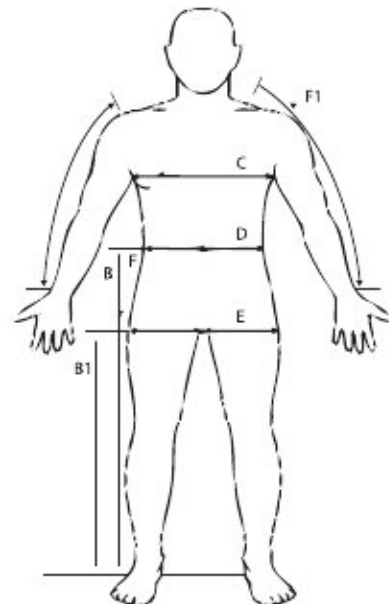

060 White
060 Black
Size One Size
Material PES mesh

BODY REFERENCE MEASUREMENTS

JUNIOR

	8-10 y 128-140cm	10-12 y 140-152cm	12-14 y 152-164cm
A	134	146	158
B	82	90	96.5
B1	51	68	74.5
C	69	75	81
D	62	66	70
E	72	78	84
F	46	52	57
F1	57	63	69

UNISEX

	XS	S	M	L	XL	XXL
A	170	174	178	182	186	190
B	106	108	110	112	114	116
B1	81	82	83	84	85	86
C	93	97	101	105	109	113
D	78	83	88	93	98	103
E	96	100	104	108	112	116
F	63	64	65	66	67	68
F1	79	80.5	82	83	84	85.5

MEASUREMENTS

- A Height
- B Side length
- B1 Inseam
- C Chest
- D Waist
- F Sleeve
- F1 Shoulder & sleeve

SPEEDO A HD... ARE REGISTERED TRADEMARKS OF
A HD USED UNDER LICENSE FROM SPEEDO HOLDINGS B.V.
SPEEDO RESERVE THE RIGHT TO CHANGE STYLES AND
COLOURS WITHOUT PRIOR NOTICE.
COLOURS REPRODUCED AS CLOSE AS PRINTING
PROCESS WILL ALLOW.
© SPEEDO 2008